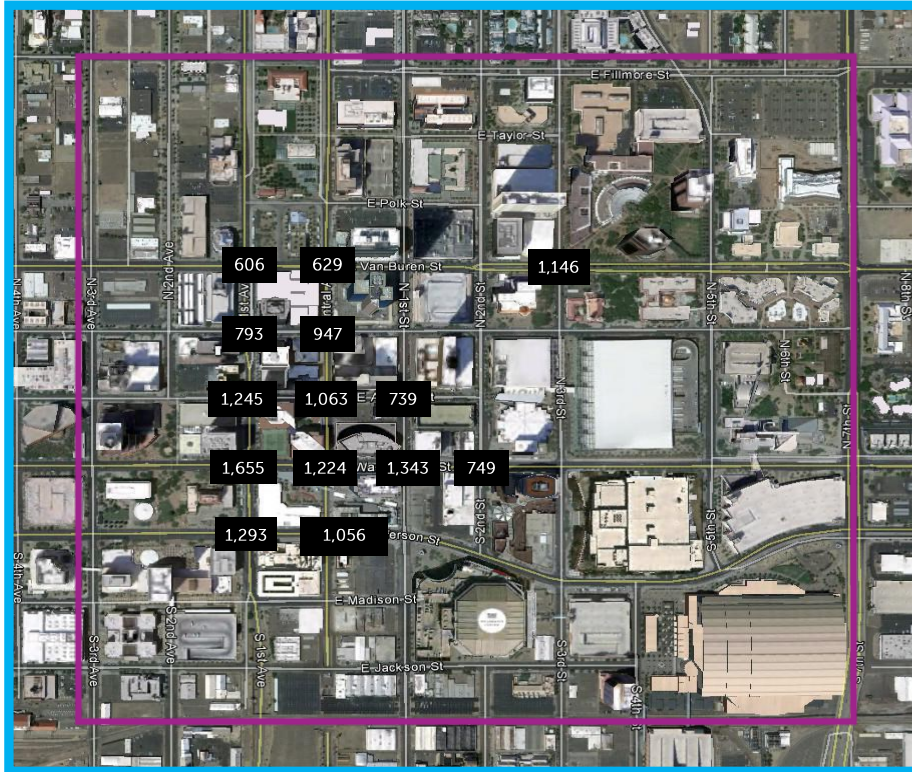

Downtown Phoenix Pedestrian Counts

Downtown Phoenix Business
Improvement District

Location	Pedestrians Per Hour
Central Avenue & Washington Street	1,224
First Avenue & Washington Street	1,655
First Avenue & Jefferson Street	1,293
Central Avenue & Adams Street	1,063
First Avenue & Van Buren Street	606
Central Avenue & Van Buren Street	629
Third Street & Van Buren Street	1,146
Central Avenue & Monroe Street	947
First Street & Washington Street	1,343
First Street & Adams Street	739
First Avenue & Adams Street	1,245
Central Avenue & Jefferson Street	1,056
Second Street & Washington	749
First Avenue & Monroe Street	793

Pedestrian Counts are done at random in half-hour intervals between the times of 11:30 and 1:30 on weekdays. Reported totals are the average of at least three half-hour counts at each location. The counts are doubled to provide an hourly total. For a complete methodology please contact the Downtown Phoenix Partnership or visit our website at downtownphoenix.com. Updated November 2015