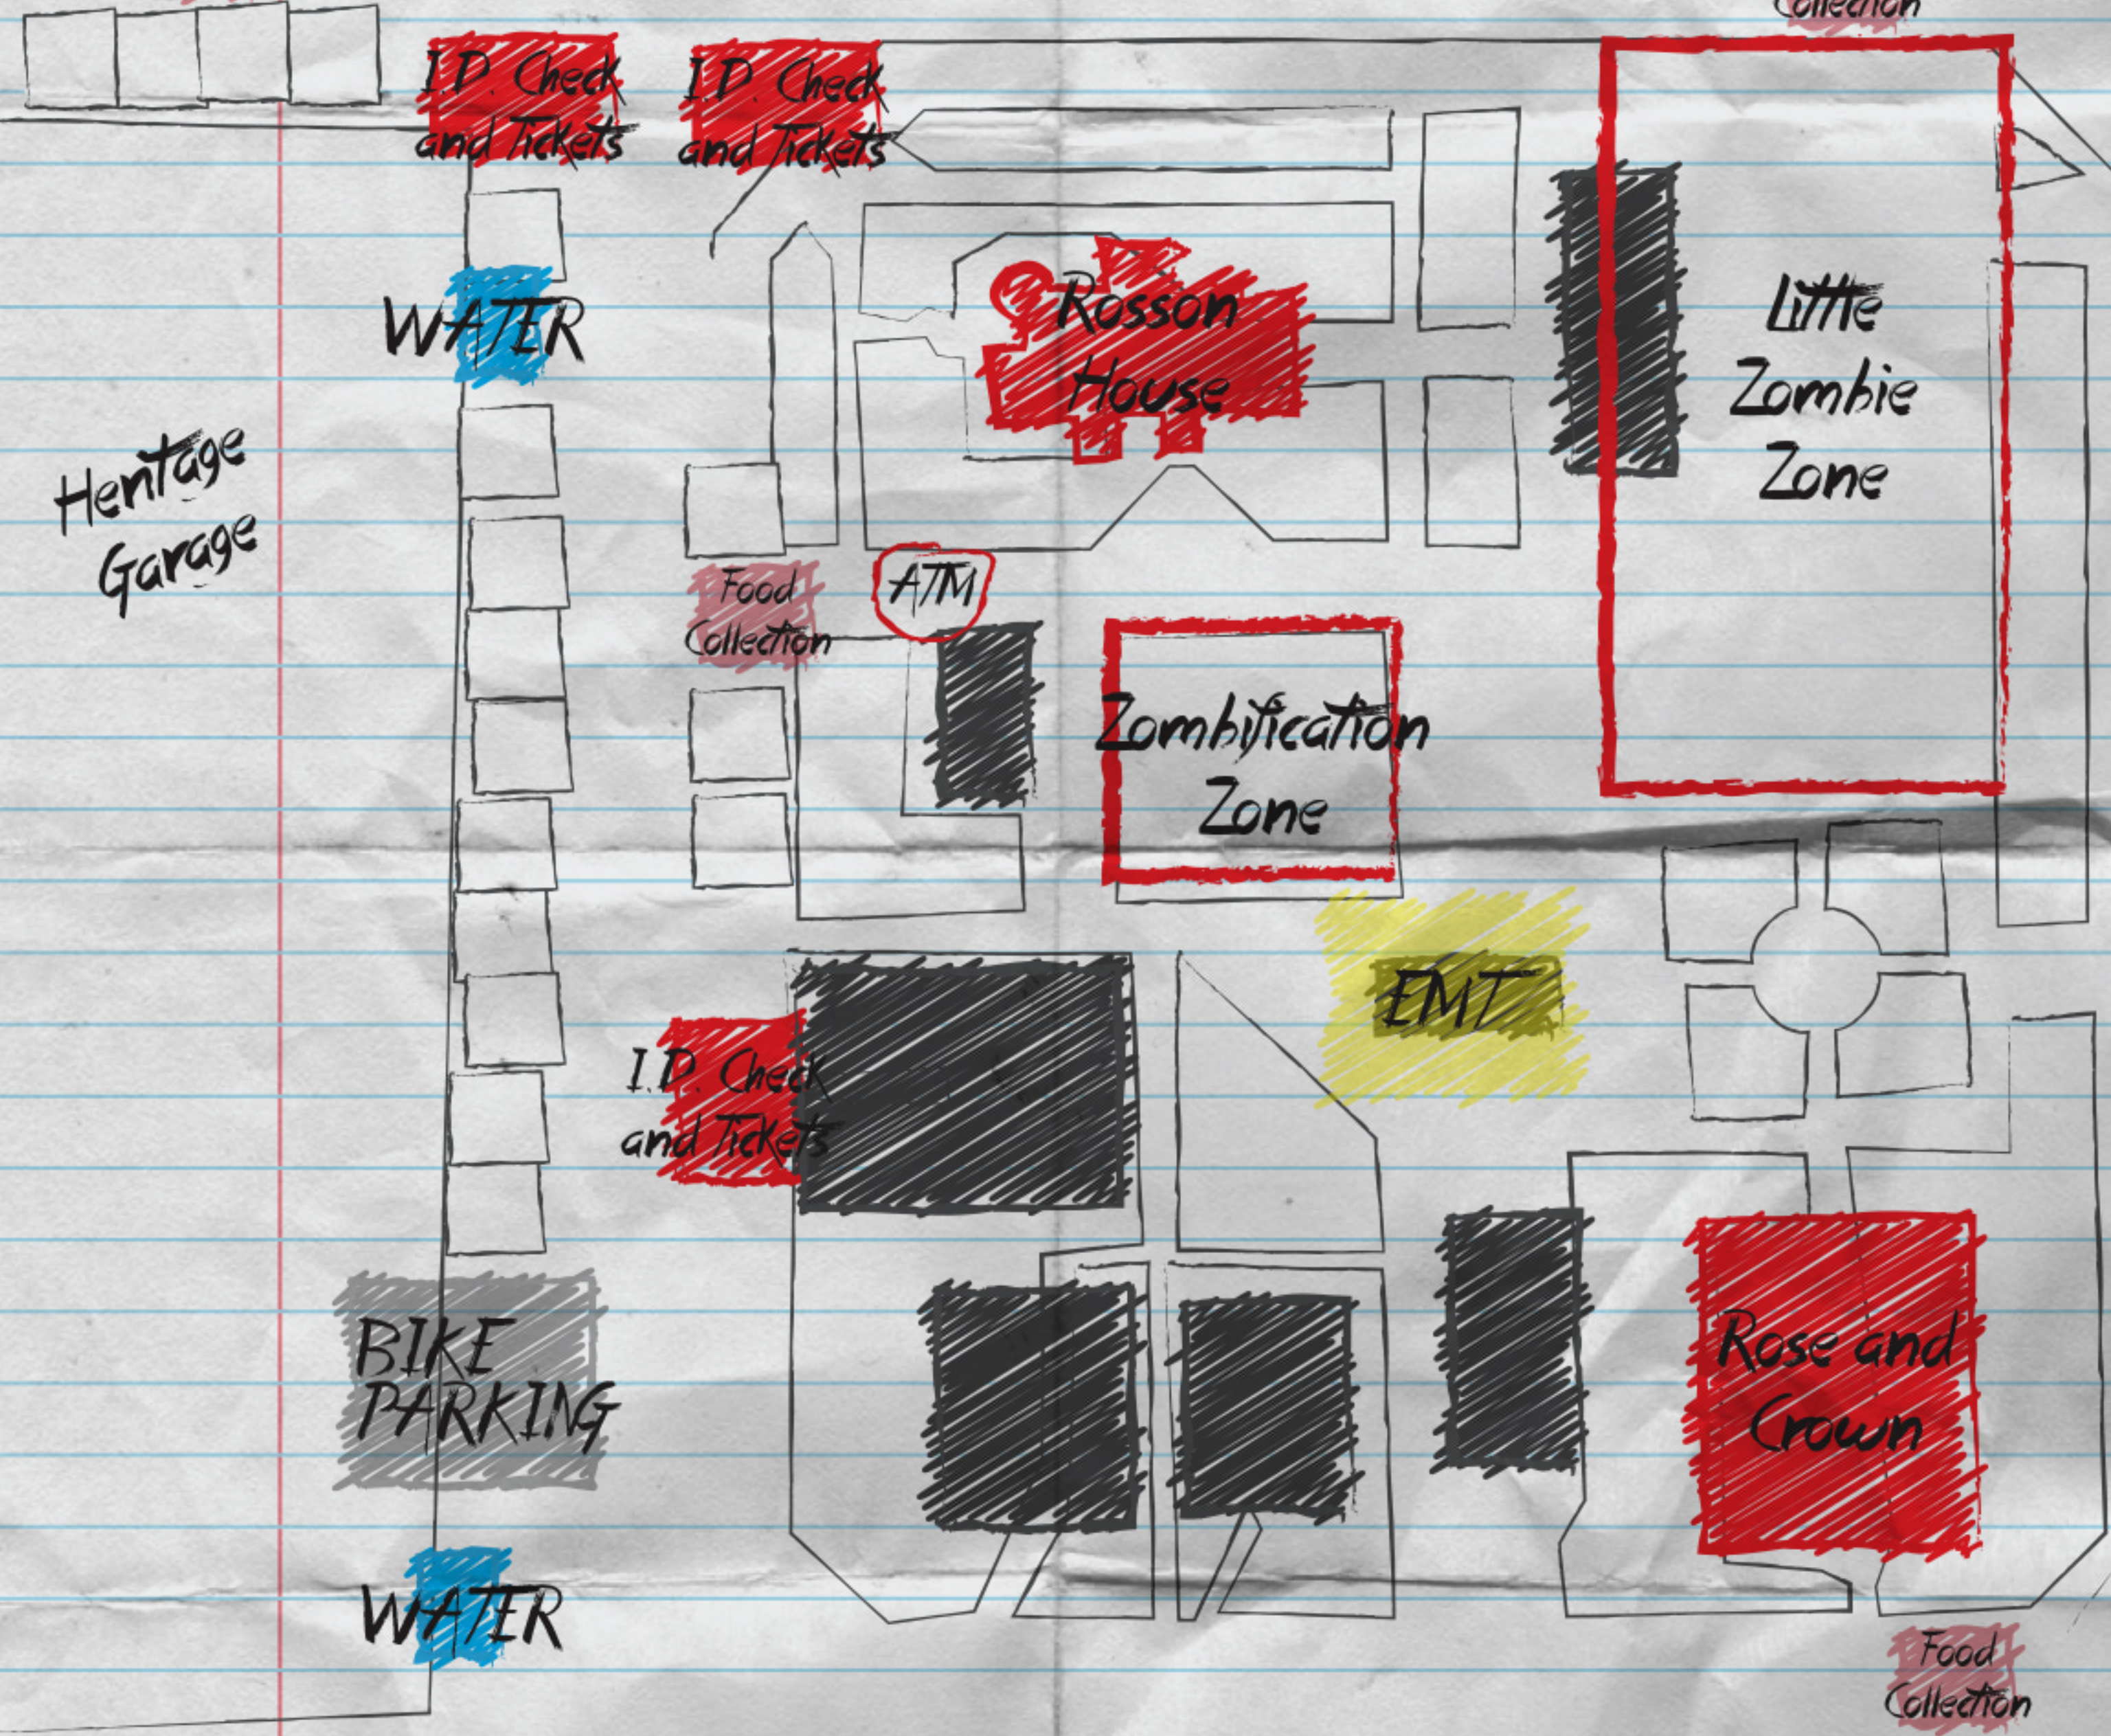

Restrooms EXIT Food Collection Main Stage KUPD Beer Truck ATM Goodwill Truck St. Mary's Truck Restrooms EXIT Food Collection

Heritage Garage

WATER

Rosson House

Little Zombie Zone

Zombification Zone

EMT

BIKE PARKING

WATER

Rose and Crown

Food Collection

EXIT

Beer Truck

Restrooms

Science Center