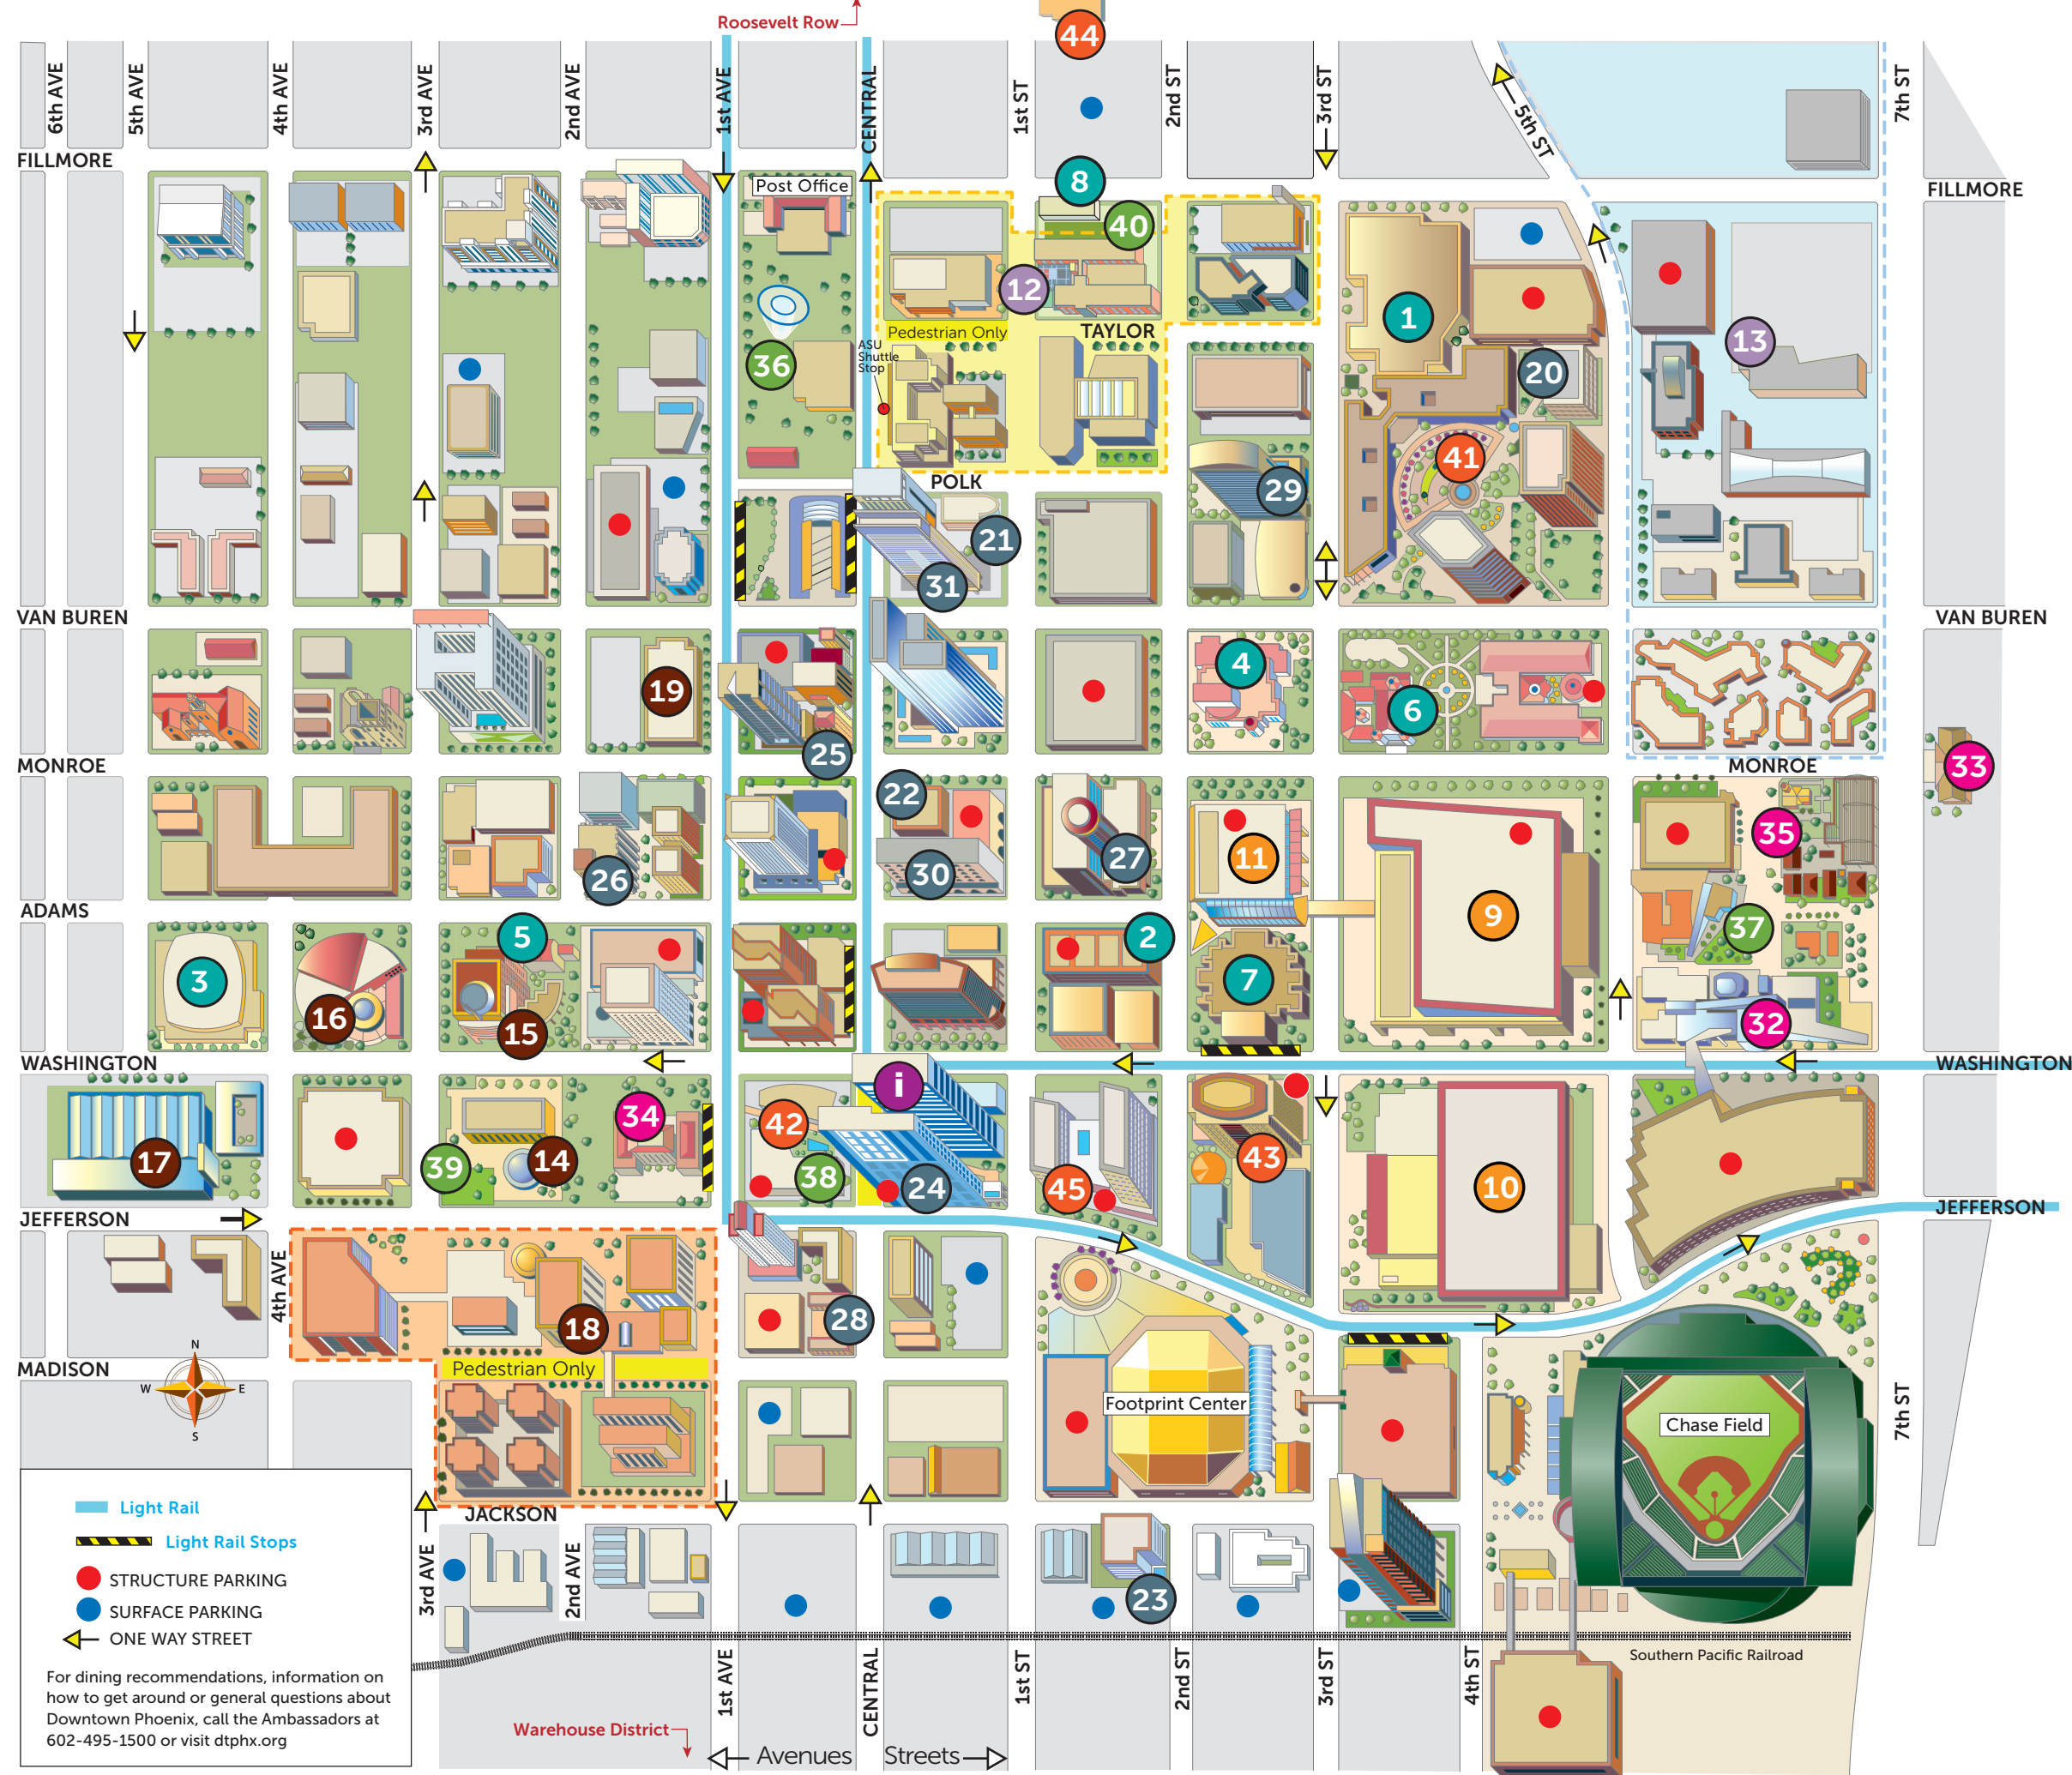

Downtown Phoenix Partnership

DTPHX.ORG

i Downtown Information Center

Arts & Culture

- 1 AMC Theatres
- 2 Arizona Latino Arts & Cultural Center (ALAC)
- 3 Arizona Federal Theatre
- 4 Herberger Theater Center
- 5 Orpheum Theatre
- 6 St. Mary's Basilica
- 7 Symphony Hall
- 8 Valley Youth Theatre

Convention Center

- 9 Phoenix Convention Center North
- 10 Phoenix Convention Center South
- 11 Phoenix Convention Center West

Education

- 12 ASU Downtown
- 13 Phoenix Biomedical Campus

Government

- 14 Phoenix City Council Chambers
- 15 Phoenix City Hall / The Gallery @ City Hall
- 16 Phoenix Municipal Court
- 17 Sandra Day O'Conner Federal Courthouse
- 18 Superior Court Complex
- 19 US Bankruptcy Court

Hotels

- 20 AC Hotel Phoenix Downtown
- 21 Hampton Inn & Suites Phoenix Downtown
- 22 Hilton Garden Inn Phoenix Downtown
- 23 Home2 Suites By Hilton
- 24 Hotel Palomar Phoenix
- 25 Hotel San Carlos
- 26 Hyatt Place
- 27 Hyatt Regency Phoenix
- 28 Marriott Residence Inn & Courtyard
- 29 Sheraton Phoenix Downtown
- 30 Renaissance Phoenix Downtown
- 31 Westin Phoenix Downtown

Museums

- 32 Arizona Science Center
- 33 Children's Museum of Phoenix
- 34 Maricopa County Justice / Phoenix Police
- 35 Rosson House

Parks

- 36 Civic Space Park
- 37 Heritage & Science Park
- 38 Patriot's Park
- 39 Paw-Pup Dog Park
- 40 Space Between, The

Shopping

- 41 Arizona Center
- 42 CityScape Phoenix
- 43 Collier Center
- 44 Downtown Phoenix Farmers Market
- 45 Fry's Food Store

For dining recommendations, information on how to get around or general questions about Downtown Phoenix, call the Ambassadors at 602-495-1500 or visit dtpHX.org